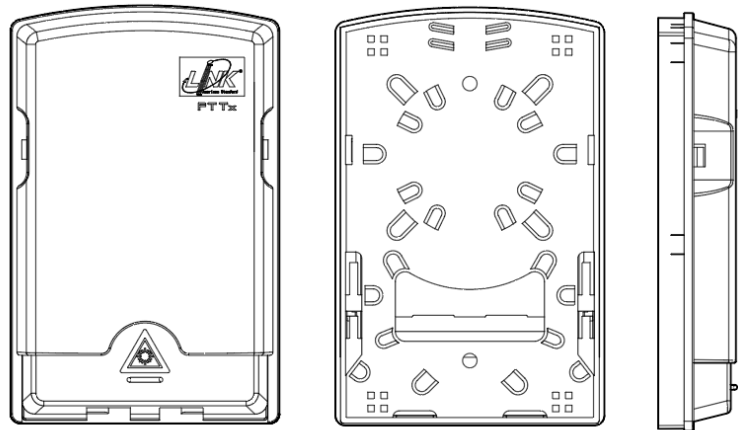

UFH3022

LINK AMERICAN CABLING

**Scope of Application**

LINK FTTR Shutter OUTLET Wall Mount Unload/Blank (for 2xSC Simplex or 2xLC Duplex), offers spaces for fiber optic cable, UFH3022 allocates 2 SC simplex or 2 LC Duplex adapters and working indoor environments for home and condominium. It is a perfect cost-effective solution-provider in the FTTx networks.

**Drawing**

**FEATURES**

- ABS material used ensures the body strong and light.
- Easy installations: Ready for wall mount installation kits provided.
- Adapter slots used – No screws and tools needed for installing adapters.
- Cover is design to slide.

## ORDER INFORMATION

Part Number	Description	Dimension H x W x D(mm.)	Color	Accessories
				Protector Sleeve, 40mm.
UFH3022	FTTR Shutter OUTLET Wall Mount (for 2 x SC Simple or 2 x LC Duplex)	129 x 83 x 24.4	White	2 Ea.