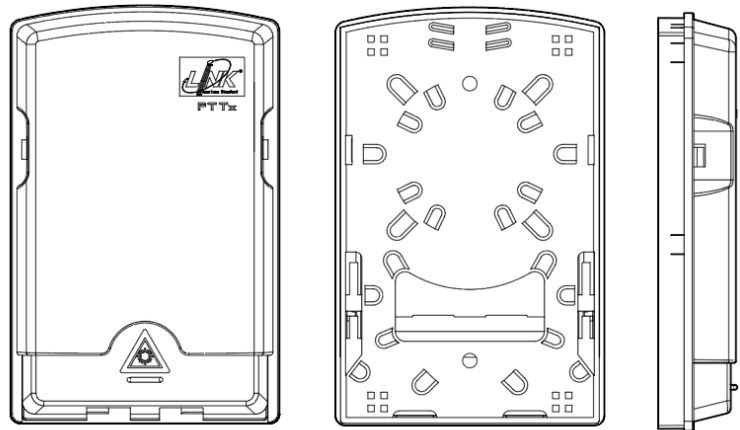

UFH3022

LINK AMERICAN STANDARD

Scope of Application

LINK FTTR Shutter OUTLET Wall Mount Unload/Blank (for 2xSC Simplex or 2xLC Duplex), offers spaces for fiber optic cable, UFH3022 allocates 2 SC simplex or 2 LC Duplex adapters and working indoor environments for home and condominium. It is a perfect cost-effective solution-provider in the FTTx networks.

Drawing

FEATURES

- ABS material used ensures the body strong and light.
- Easy installations: Ready for wall mount installation kits provided.
- Adapter slots used – No screws and tools needed for installing adapters.
- Cover is design to slide.

ORDER INFORMATION

Part Number	Description	Dimension H x W x D(mm.)	Color	Accessories
				Protector Sleeve, 40mm.
UFH3022	FTTR Shutter OUTLET Wall Mount (for 2 x SC Simple or 2 x LC Duplex)	129 x 83 x 24.4	White	2 Ea.