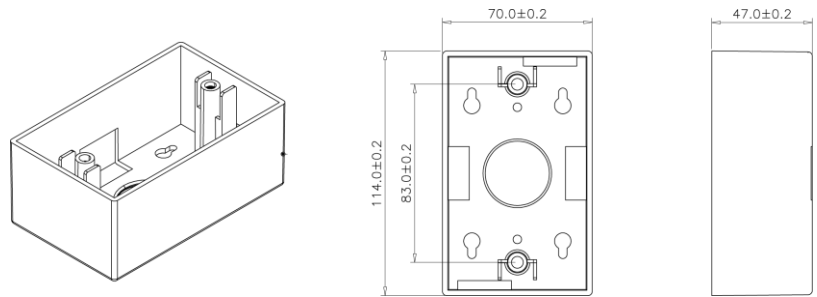

Plastic Wall Box 2" x 4"

US-2015

US-2015WH

US-2016

LINK AMERICAN STANDARD

Scope of Applications

LINK wall box designed for mounting on the wall. Available for LINK face plate and showed the embossed LINK logo inside the box.

Drawing

Technical Standards

- UL Compliant
- RoHS Compliant

CONSTRUCTION

Material		ABS, UL 94 V-0
Dimension (L x W x H)	US-2015	114 x 70 x 38 mm
	US-2015WH	114 x 70 x 38 mm
	US-2016	114 x 70 x 47 mm
Support		All LINK face plate (Except Square face plate)
		All Standard face plate
Accessories		Screw x 4 pcs and nylon anchor x 2 pcs
Approval		UL listed file no. E196947, RoHS

Order Information

Part number	Description	Color	Package
US-2015	Wall Box 2" x 4", Depth 38 mm	Ivory	Pack
US-2015WH	Wall Box 2" x 4", Depth 38 mm	White	Pack
US-2016	Wall Box 2" x 4", Depth 47 mm	White	Pack