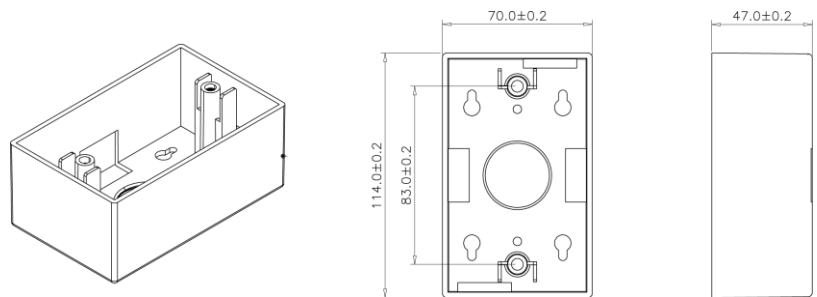

Plastic Wall Box 2" x 4"

US-2015

US-2015WH

US-2016

LINK AMERICAN STANDARD

Scope of Applications

LINK wall box designed for mounting on the wall. Available for LINK face plate and showed the embossed LINK logo inside the box.

Drawing

Technical Standards

- UL Compliant
- RoHS Compliant

CONSTRUCTION

Material		ABS, UL 94 V-0
Dimension (L x W x H)	US-2015	114 x 70 x 38 mm
	US-2015WH	114 x 70 x 38 mm
	US-2016	114 x 70 x 47 mm
Support		All LINK face plate (Except Square face plate)
		All Standard face plate
Accessories		Screw x 4 pcs and nylon anchor x 2 pcs
Approval		UL listed file no. E196947, RoHS

Order Information

Part number	Description	Color	Package
US-2015	Wall Box 2" x 4", Depth 38 mm	Ivory	Pack
US-2015WH	Wall Box 2" x 4", Depth 38 mm	White	Pack
US-2016	Wall Box 2" x 4", Depth 47 mm	White	Pack