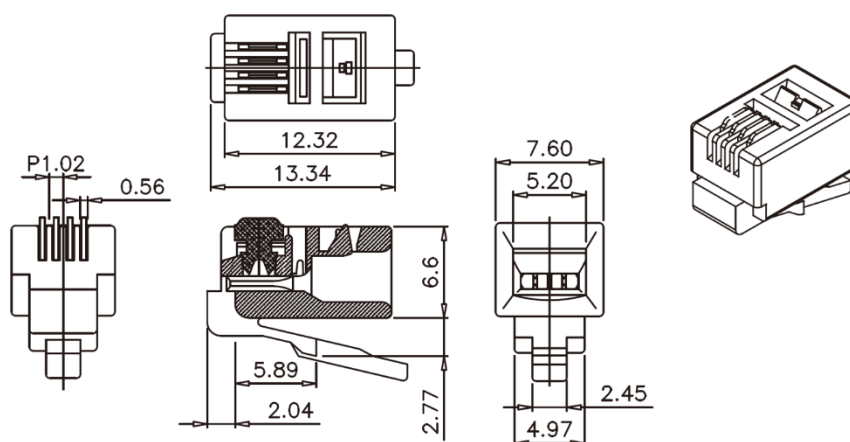

UL-3004

Drawing

Technical Standard

- UL94V-2
- RoHS Compliance

SPECIFICATIONS

Housing	Polycarbonate UL 94V-2 with LINK logo
Contact	4 Contact with 50 micro-inches Gold Plating over Nickel Plated and Phosphor Bronze

ORDER INFORMATION

Part number	Description	Package
UL-3004	HS [Hand Set] MODULAR PLUG	Pack