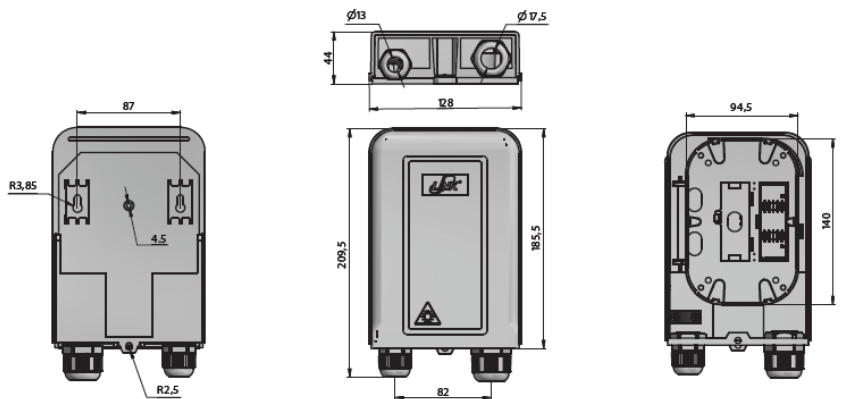

UFH3002

LINK AMERICAN CABLING

Scope of Application

LINK FTTR TERMINAL BOX with 2x SC/APC. allocates 2 SC up to 4 SC adapters and working under both indoor and outdoor environments. It is a perfect cost-effective solution-provider in the FTTx networks.

Drawing

FEATURES

- ABS+PC material used ensures the body strong and lightweight.
- Water-proof design for outdoor and indoor uses.
- Easy installations: Ready for wall mount installation kits provided.
- Two layers design for easier installation and maintenances.
- Lower layer for patch cord, Adapter and over length Fiber storage.
- Upper layer for splicing.
- Protection Level: IP65.
- Max. capacity up to 4 SC adapter

## ORDER INFORMATION

Part Number	Description	Dimension H x W x D(mm.)	Color	Accessories	
				SC/APC adapter	Protector Sleeve, 60mm.
UFH3002	FTTR OUTDOOR TERMINAL BOX w/ 2 SC/APC Adapter	119.5 x 20.05 x 70	White	1 Ea.	1 Ea.