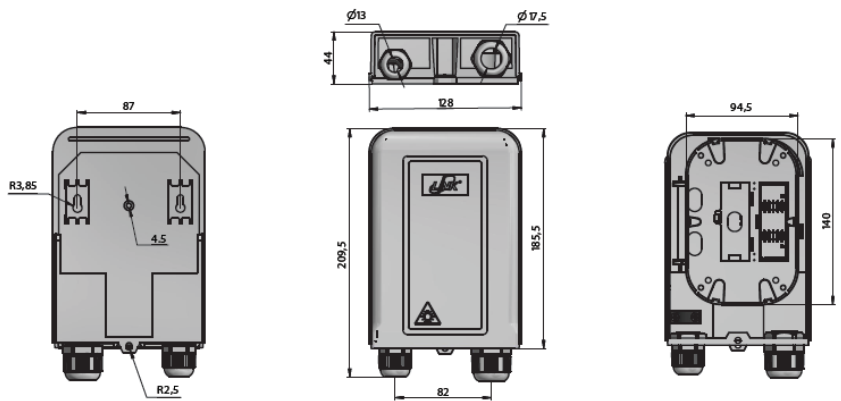

UFH3002

LINK AMERICAN STANDARD

Scope of Application

LINK FTTR TERMINAL BOX with 2x SC/APC. allocates 2 SC up to 4 SC adapters and working under both indoor and outdoor environments. It is a perfect cost-effective solution-provider in the FTTx networks.

Drawing

FEATURES

- ABS+PC material used ensures the body strong and lightweight.
- Water-proof design for outdoor and indoor uses.
- Easy installations: Ready for wall mount installation kits provided.
- Two layers design for easier installation and maintenances.
- Lower layer for patch cord, Adapter and over length Fiber storage.
- Upper layer for splicing.
- Protection Level: IP65.
- Max. capacity up to 4 SC adapter

## ORDER INFORMATION

Part Number	Description	Dimension H x W x D(mm.)	Color	Accessories	
				SC/APC adapter	Protector Sleeve, 60mm.
UFH3002	FTTR OUTDOOR TERMINAL BOX w/ 2 SC/APC Adapter	119.5 x 20.05 x 70	White	1 Ea.	1 Ea.