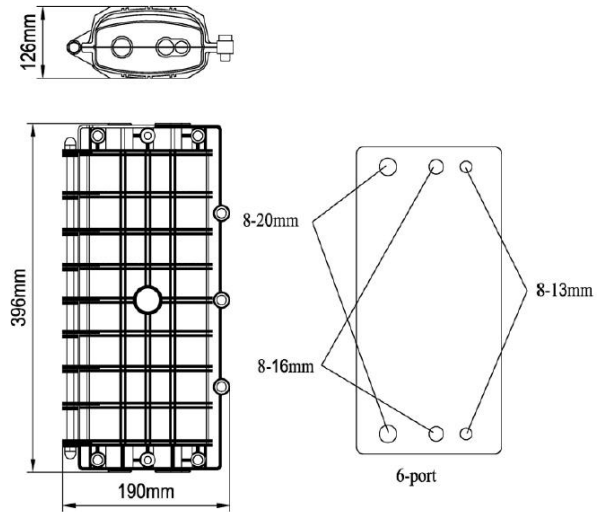

Drawing

FEATURES AND BENEFITS

- Available in 6 ports for entrance cable.
- Splice trays are hinged for direct access to any splice without disturbing other trays.
- Can be used in wall-mounting, aerial, underground, hand hole-mounting and duct-mounting with IP68 protection rating.
- Design branch closure or inline closure with mechanical sealing method: No heat shrinks.
- Mechanical sealing adjusts to cable size.
- Reliable and easy to install.
- High compressive strength, no require special tool.
- Fiber optic splice trays (FOSTs) are designed in SLIDE-IN-LOCK and its opening angle is about 90°.
- Easy and fast to increase and reduce FOSTs.
- Included splice protective sleeve and accessories.