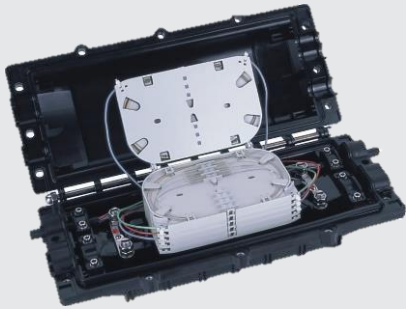

- UF-3042A
- UF-3044A
- UF-3047A
- UF-3049A
- UF-3063A
- UF-3064A

LINK AMERICAN STANDARD

UF-304XA in full view

UF-304XA cutaway

sealing fitting

### Scope of Application

LINK FOSC (Fiber Optic Splice Closure), horizontal type, which supports optical cable link, branch, distribution and storage. It can be used for both single core cable and ribbon cable. The unique mechanical sealing method owns national patent and perfect sealing. It's suitable for wall-mounting, aerial, pole-mounting and direct buried applications.

### FEATURES AND BENEFITS

- Available in 6 ports for entrance cable.
- Splice trays are hinged for direct access to any splice without disturbing other trays.
- Can be used in wall-mounting, aerial, underground, hand hole-mounting and duct-mounting with IP68 protection rating.
- Design branch closure or inline closure with mechanical sealing method: No heat shrinks.
- Mechanical sealing adjusts to cable size.
- Reliable and easy to install.
- High compressive strength, no require special tool.
- Fiber optic splice trays (FOSTs) are designed in SLIDE-IN-LOCK and its opening angle is about 90°.
- Easy and fast to increase and reduce FOSTs.
- Included splice protective sleeve and accessories.

## SPECIFICATION

Dimension	396 × 190 x 126 mm
Weight	2.5 to 2.82 kg
Numbers of cable port	6
Diameter of suitable cable	Ø range 8 to 13 mm ; 2 port 8 to 16 mm ; 2 port 8 to 20 mm ; 2 port
Maximum numbers of trays	6(12F), 4(24F)
Maximum capacity (single core) cores	96
Sealing method	mechanical
Capacity of one tray	12 and 24 cores
Insulation resistance	≥2×104MΩ
Voltage resistance strength	15KVDC/1min, no puncture, arc-over
Environmental temperature	-40°C to +65 °C