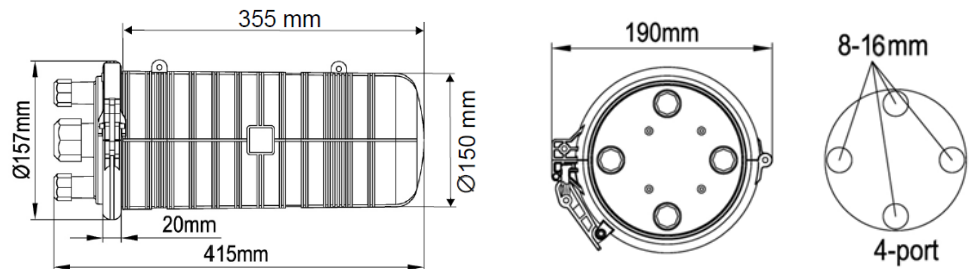

Drawing

FEATURES AND BENEFITS

- Available in 4 ports for single cable
- Splice trays are hinged for direct access to any splice without disturbing other trays.
- Can be used in wall-mounting, aerial, underground, hand hole-mounting and duct-mounting
- Design branch closure or inline closure with mechanical sealing method : No heat shrink
- Mechanical sealing adjusts to cable size
- Reliable and easy to install with clamping system
- High compressive strength, no require special tool
- Fiber optic splice trays (FOSTs) are designed in SLIDE-IN-LOCK and its opening angle is about 90°
- Easy and fast to increase and reduce FOSTs
- Protection Level: IP68
- Included accessories