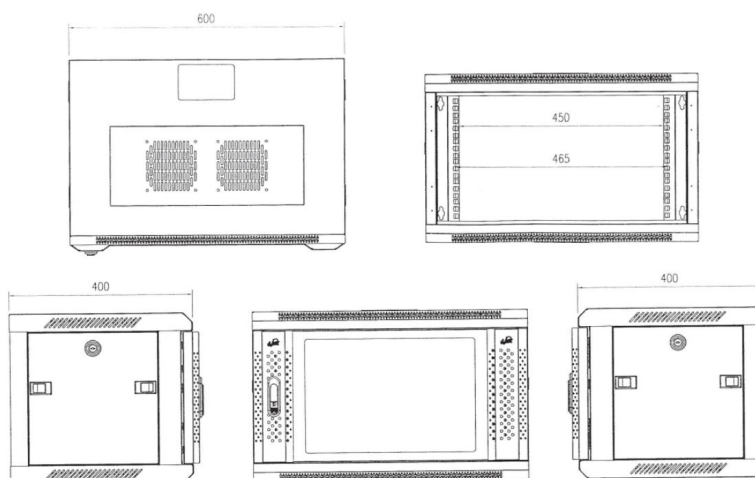

CW1-60406G

CW1-60409G

CW1-60412G

LINK AMERICAN STANDARD

GLASS WALL RACK

Depth 40cm. (Single Part)

Scope of Application

The premium innovation design, an elegant appearance, delivered with best enterprise service, support and reliability. LINK Glass Wall Rack offered high strength product, high durability and efficiency at work, also can support to install 19"Standard's equipment.

Drawing

*For reference only

Technical Standard

- ANSI/EIA-310D
- IEC 60297-1
- IEC 60297-2
- BS 5954 Part : 2
- DIN 41494
- 19"Rack Standard
- ISO 9001 :2015
- ISO 14001 : 2015

Features

- Cabinet made from Electro-Galvanized Steel Sheet and 4-Mounting pole.
- Front door with "See-through" Tempered Glass and perforated surrounding for ventilation, swing handle lock was provided.
- Back part with hanger slots (steel frame) and provided 4 sets of Wall mounting screw.
- Mounting pole can be adjustable with screened Rack Unit (U) on the pole.
- Cable access at the top and the base.
- Raised roof with vented and perforated surrounding for ventilation, can be mounted maximum 3 ventilating fans.
- Provided nuts and screws according to no. of Rack unit (U) for convenience to install network equipment.
- Both side panels are easy to open by slide lock and provided security lock for installation and maintenance.
- 180° opening door and can change the opening direction.
- Grounding system connected between cabinet's structure and front door.
- Supplementary accessories: shelves, drawers, fan sets, power distribution unit.

Material

- Frame : 1.2 mm Electro-galvanized steel sheet
- Rear and Side Panels : 1.2 mm Electro-galvanized steel sheet
- Solid blanking plate : 1.2 mm Electro-galvanized steel sheet
- Glass Door : 5.0 mm Tempered glass
- Mounting Pole : 2.0 mm Electro-galvanized steel sheet with Zinc coated
- Electrostatic powder coating, Black (RAL9004)