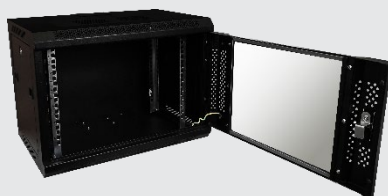

CW1-60406G

CW1-60409G

CW1-60412G

LINK AMERICAN STANDARD

GLASS WALL RACK

Depth 40cm. (Single Part)

Scope of Application

The premium innovation design, an elegant appearance, delivered with best enterprise service, support and reliability. LINK Glass Wall Rack offered high strength product, high durability and efficiency at work, also can support to install 19"Standard's equipment.

Drawing

*For reference only

Technical Standard

- ANSI/EIA-310D
- IEC 60297-1
- IEC 60297-2
- BS 5954 Part : 2
- DIN 41494
- 19"Rack Standard
- ISO 9001 :2015
- ISO 14001 : 2015

Features

- Cabinet made from Electro-Galvanized Steel Sheet and 4-Mounting pole.
- Front door with "See-through" Tempered Glass and perforated surrounding for ventilation, swing handle lock was provided.
- Back part with hanger slots (steel frame) and provided 4 sets of Wall mounting screw.
- Mounting pole can be adjustable with screened Rack Unit (U) on the pole.
- Cable access at the top and the base.
- Raised roof with vented and perforated surrounding for ventilation, can be mounted maximum 3 ventilating fans.
- Provided nuts and screws according to no. of Rack unit (U) for convenience to install network equipment.
- Both side panels are easy to open by slide lock and provided security lock for installation and maintenance.
- 180° opening door and can change the opening direction.
- Grounding system connected between cabinet's structure and front door.
- Supplementary accessories: shelves, drawers, fan sets, power distribution unit.

Material

- Frame : 1.2 mm Electro-galvanized steel sheet
- Rear and Side Panels : 1.2 mm Electro-galvanized steel sheet
- Solid blanking plate : 1.2 mm Electro-galvanized steel sheet
- Glass Door : 5.0 mm Tempered glass
- Mounting Pole : 2.0 mm Electro-galvanized steel sheet with Zinc coated
- Electrostatic powder coating, Black (RAL9004)