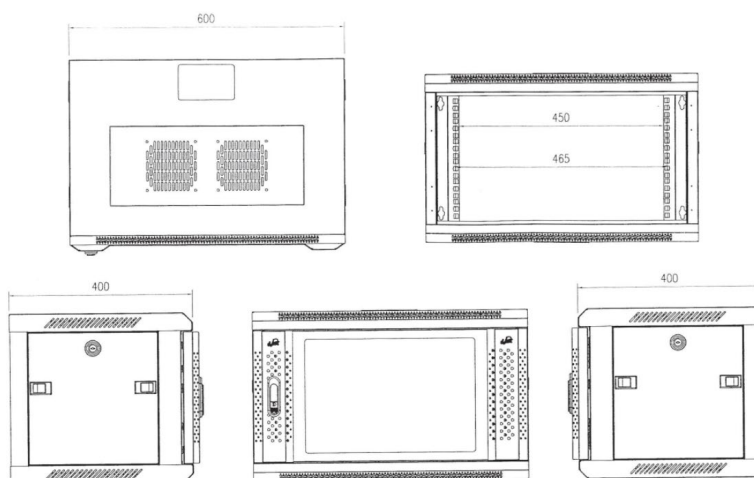

CW1-60406G

CW1-60409G

CW1-60412G

LINK AMERICAN STANDARD

GLASS WALL RACK

Depth 40cm. (Single Part)

Scope of Application

The premium innovation design, an elegant appearance, delivered with best enterprise service, support and reliability. LINK Glass Wall Rack offered high strength product, high durability and efficiency at work, also can support to install 19"Standard's equipment.

Drawing

*For reference only

Technical Standard

- ANSI/EIA-310D
- IEC 60297-1
- IEC 60297-2
- BS 5954 Part : 2
- DIN 41494
- 19"Rack Standard
- ISO 9001 :2015
- ISO 14001 : 2015

Features

- Cabinet made from Electro-Galvanized Steel Sheet and 4-Mounting pole.
- Front door with "See-through" Tempered Glass and perforated surrounding for ventilation, swing handle lock was provided.
- Back part with hanger slots (steel frame) and provided 4 sets of Wall mounting screw.
- Mounting pole can be adjustable with screened Rack Unit (U) on the pole.
- Cable access at the top and the base.
- Raised roof with vented and perforated surrounding for ventilation, can be mounted maximum 3 ventilating fans.
- Provided nuts and screws according to no. of Rack unit (U) for convenience to install network equipment.
- Both side panels are easy to open by slide lock and provided security lock for installation and maintenance.
- 180° opening door and can change the opening direction.
- Grounding system connected between cabinet's structure and front door.
- Supplementary accessories: shelves, drawers, fan sets, power distribution unit.

Material

- Frame : 1.2 mm Electro-galvanized steel sheet
- Rear and Side Panels : 1.2 mm Electro-galvanized steel sheet
- Solid blanking plate : 1.2 mm Electro-galvanized steel sheet
- Glass Door : 5.0 mm Tempered glass
- Mounting Pole : 2.0 mm Electro-galvanized steel sheet with Zinc coated
- Electrostatic powder coating, Black (RAL9004)