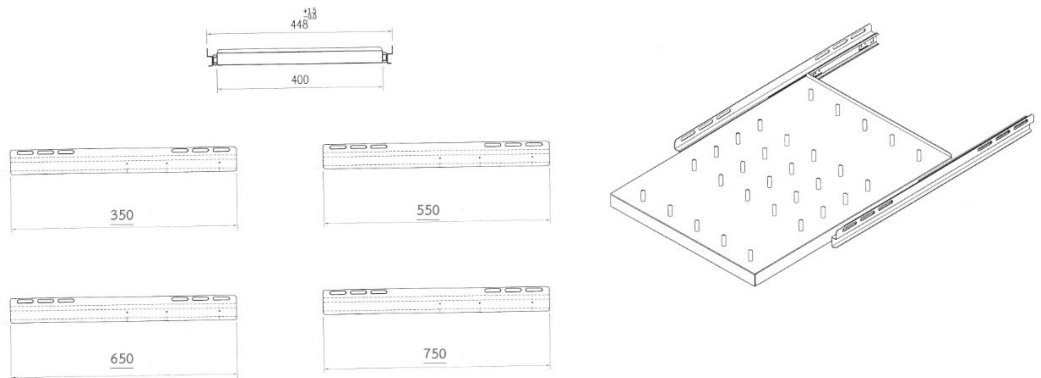

Drawing

*For reference only

Technical Standard

- ANSI/EIA-310D
- IEC 60297-1
- IEC 60297-2
- BS 5954 Part : 2
- DIN 41494
- 19" Standard
- ISO 9001 :2015