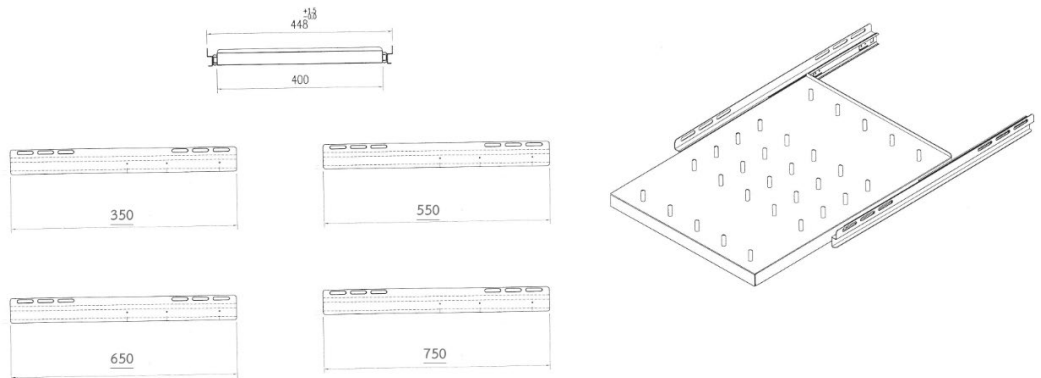

CK-40350

CK-40550

CK-40650

CK-40750

SLIDE SHELF

Depth 35, 55, 65 and 75cm.

Scope of Application

Modern design, in 19" Standard, provide variety of length which suitable for each depth of cabinet and giving high loading capacity.

Drawing

*For reference only

Technical Standard

- ANSI/EIA-310D
- IEC 60297-1
- IEC 60297-2
- BS 5954 Part : 2
- DIN 41494
- 19" Standard
- ISO 9001 :2015

Features

- Designed with 19"LINK RACK
- Perforated surrounding for ventilation
- Suitable for all 19" Rack system.

Material

- 1.5 mm Electro-galvanized steel sheet
- Electrostatic powder coating, Black (RAL9004)

Order Information

Part number	Description	Depth (cm.)
CK-40350	Slide Shelf for Rack 60cm.	35
CK-40550	Slide Shelf for Rack 80cm.	55
CK-40650	Slide Shelf for Rack 90cm.	65
CK-40750	Slide Shelf for Rack 100/110cm.	75