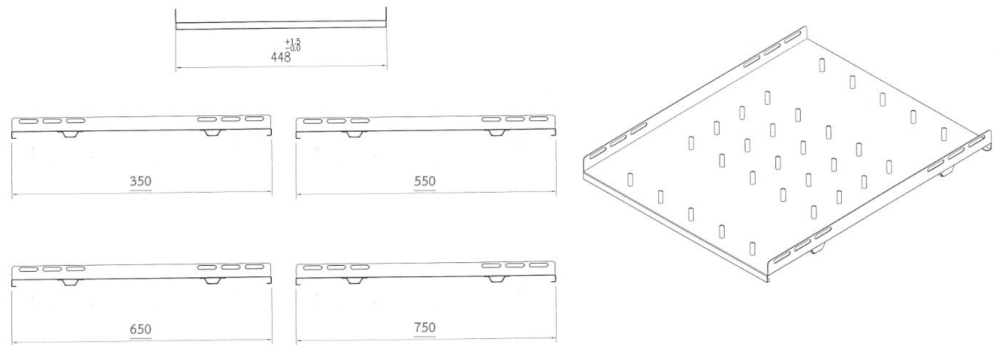

CK-20350

CK-20550

CK-20650

CK-20750

FIX SHELF

Depth 35, 55, 65 and 75cm.

Scope of Application

Modern design, in 19" Standard, provide variety of length which suitable for each depth of cabinet and giving high loading capacity.

Drawing

*For reference only

Technical Standard

- ANSI/EIA-310D
- IEC 60297-1
- IEC 60297-2
- BS 5954 Part : 2
- DIN 41494
- 19" Standard
- ISO 9001 :2015

Features

- Designed with 19"LINK RACK
- Perforated surrounding for ventilation
- Suitable for all 19" Rack system.

Material

- 1.5 mm Electro-galvanized steel sheet
- Electrostatic powder coating, Black (RAL9004)

Order Information

Part number	Description	Depth (cm.)
CK-20350	Fix Shelf for Rack 60cm.	35
CK-20550	Fix Shelf for Rack 80cm.	55
CK-20650	Fix Shelf for Rack 90cm.	65
CK-20750	Fix Shelf for Rack 100/110cm.	75