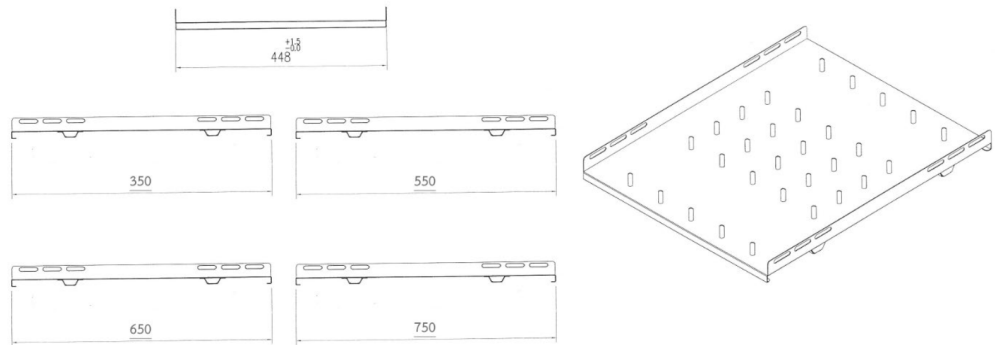

CK-20350

CK-20550

CK-20650

CK-20750

LINK AMERICAN STANDARD

FIX SHELF

Depth 35, 55, 65 and 75cm.

Scope of Application

Modern design, in 19" Standard, provide variety of length which suitable for each depth of cabinet and giving high loading capacity.

Drawing

*For reference only

Technical Standard

- ANSI/EIA-310D
- IEC 60297-1
- IEC 60297-2
- BS 5954 Part : 2
- DIN 41494
- 19" Standard
- ISO 9001 :2015

Features

- Designed with 19"LINK RACK
- Perforated surrounding for ventilation
- Suitable for all 19" Rack system.

Material

- 1.5 mm Electro-galvanized steel sheet
- Electrostatic powder coating, Black (RAL9004)