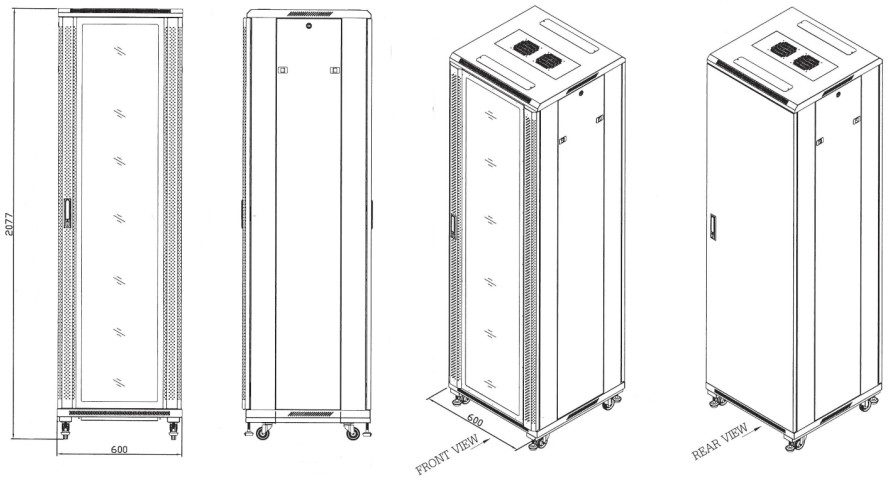

- CH-60642GS
- CH-60842GS
- CH-60942GS
- CH-61042GS
- CH-61142GS

GLASS RACK

42U Width 60cm.

Scope of Application

The premium innovation design, an elegant appearance, delivered with best enterprise service, support and reliability. LINK Glass Rack offered high strength product, high durability and efficiency at work, also can support to install 19"Standard's equipment.

Drawing

*For reference only

Technical Standard

- ANSI/EIA-310D
- IEC 60297-1
- IEC 60297-2
- BS 5954 Part : 2
- DIN 41494
- 19"Rack Standard
- ISO 9001 :2015
- ISO 14001 : 2015

Features

- Modular knock down platform designed with grounding system for convenient assembly and adding accessories.
- Front door with "See-through" 5.0mm tempered glass and perforated surrounding for better ventilation.
- Rear door with I-frame to strengthen
- Provided swing handle lock at front and rear door.
- Side panels with I-frame to strengthen (excluding for 15U Rack) and easy removable by slide lock and security lock for installation and maintenance.
- Raised roof with vented can be mounted the fan sets and provided the space for cable access at the front and back of the roof with cover.
- Base with the slide shutter and the space for cable access and provided cover to close both of front and back when not using.
- 10x10mm Mounting pole made from Galvanized Steel with Zinc coated and can be adjustable with screened Rack unit (U) on the pole.
- Up and down movable stand with 360° caster made from Nylon 6 for convenience to move.
- The cable can be access from the top and the base.

Material

- Frame : 2.0 mm Electro-galvanized steel sheet
- Front Door : 1.2 mm Electro-galvanized steel sheet
: 5.0 mm Tempered glass
- Rear and Side Panels : 1.2 mm Electro-galvanized steel sheet
- Side Panel : 1.2 mm Electro-galvanized steel sheet
- Mounting Pole : 2.0 mm Electro-galvanized steel sheet with Zinc coated
- Electrostatic powder coating, Black (RAL9004)