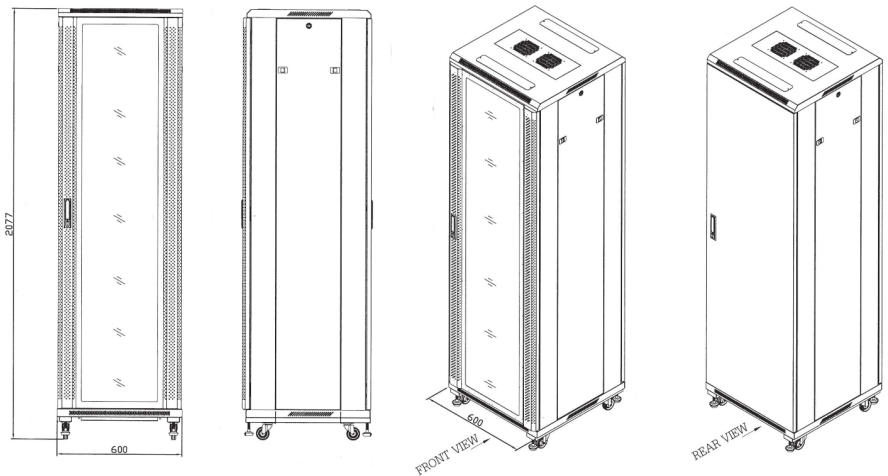

Drawing

*For reference only