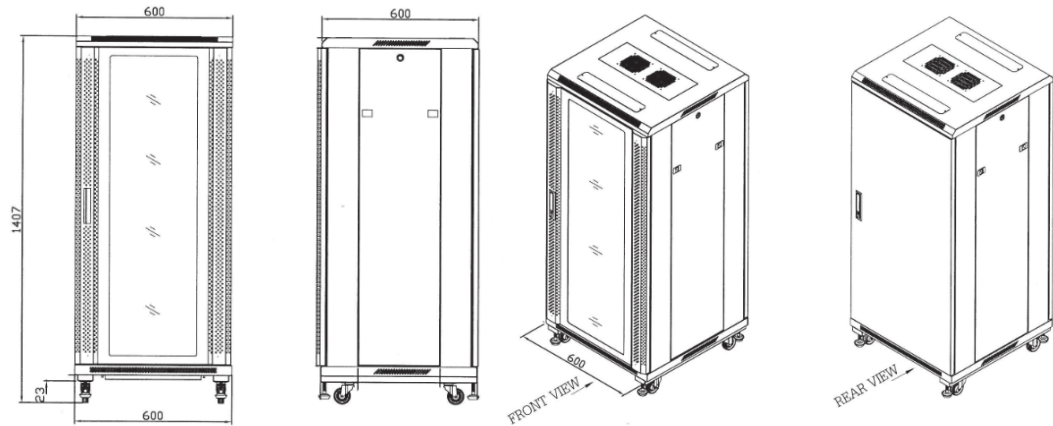

CH-60627GS
 CH-60827GS
 CH-60927GS

LINK AMERICAN STANDARD

GLASS RACK

27U Width 60cm.

Scope of Application

The premium innovation design, an elegant appearance, delivered with best enterprise service, support and reliability. LINK Glass Rack offered high strength product, high durability and efficiency at work, also can support to install 19"Standard's equipment.

Drawing

*For reference only

Technical Standard

- ANSI/EIA-310D
- IEC 60297-1
- IEC 60297-2
- BS 5954 Part : 2
- DIN 41494
- 19"Rack Standard
- ISO 9001 :2015
- ISO 14001 : 2015

Features

- Modular knock down platform designed with grounding system for convenient assembly and adding accessories.
- Front door with "See-through" 5.0mm tempered glass and perforated surrounding for better ventilation.
- Rear door with I-frame to strengthen
- Provided swing handle lock at front and rear door.
- Side panels with I-frame to strengthen (excluding for 15U Rack) and easy removable by slide lock and security lock for installation and maintenance.
- Raised roof with vented can be mounted the fan sets and provided the space for cable access at the front and back of the roof with cover.
- Base with the slide shutter and the space for cable access and provided cover to close both of front and back when not using.
- 10x10mm Mounting pole made from Galvanized Steel with Zinc coated and can be adjustable with screened Rack unit (U) on the pole.
- Up and down movable stand with 360°° caster made from Nylon 6 for convenience to move.
- The cable can be access from the top and the base.

Material

- Frame : 2.0 mm Electro-galvanized steel sheet
- Front Door : 1.2 mm Electro-galvanized steel sheet
: 5.0 mm Tempered glass
- Rear and Side Panels : 1.2 mm Electro-galvanized steel sheet
- Side Panel : 1.2 mm Electro-galvanized steel sheet
- Mounting Pole : 2.0 mm Electro-galvanized steel sheet with Zinc coated
- Electrostatic powder coating, Black (RAL9004)