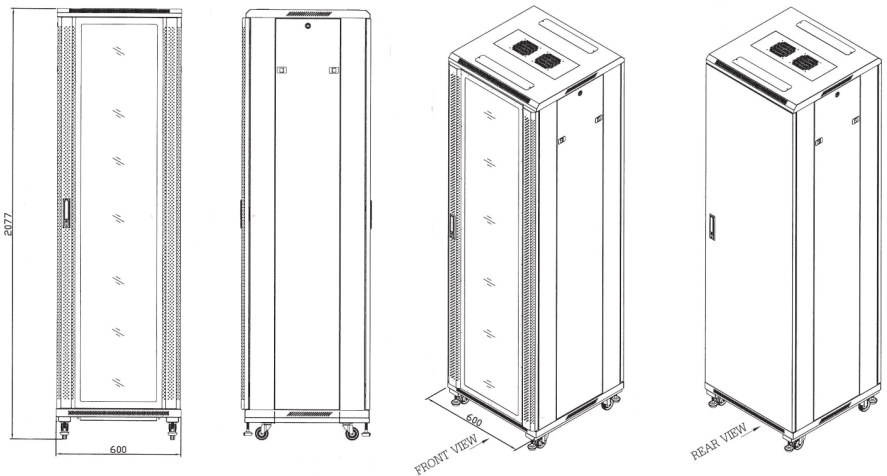

Drawing

*For reference only