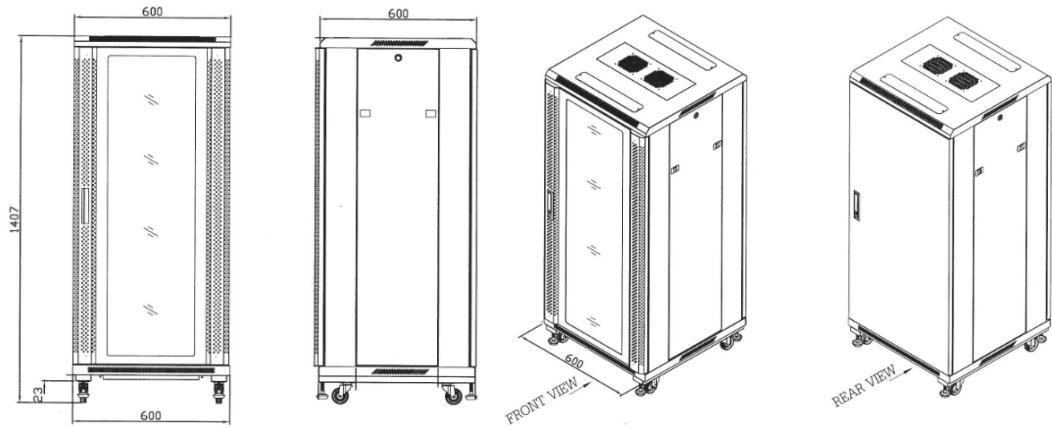

CH-60627GS

CH-60827GS

CH-60927GS

LINK AMERICAN CABLING

GLASS RACK

27U Width 60cm.

Scope of Application

The premium innovation design, an elegant appearance, delivered with best enterprise service, support and reliability. LINK Glass Rack offered high strength product, high durability and efficiency at work, also can support to install 19"Standard's equipment.

Drawing

*For reference only

Technical Standard

- ANSI/EIA-310D
- IEC 60297-1
- IEC 60297-2
- BS 5954 Part : 2
- DIN 41494
- 19"Rack Standard
- ISO 9001 :2015
- ISO 14001 : 2015

Features

- Modular knock down platform designed with grounding system for convenient assembly and adding accessories.
- Front door with "See-through" 5.0mm tempered glass and perforated surrounding for better ventilation.
- Rear door with I-frame to strengthen
- Provided swing handle lock at front and rear door.
- Side panels with I-frame to strengthen (excluding for 15U Rack) and easy removable by slide lock and security lock for installation and maintenance.
- Raised roof with vented can be mounted the fan sets and provided the space for cable access at the front and back of the roof with cover.
- Base with the slide shutter and the space for cable access and provided cover to close both of front and back when not using.
- 10x10mm Mounting pole made from Galvanized Steel with Zinc coated and can be adjustable with screened Rack unit (U) on the pole.
- Up and down movable stand with 360° caster made from Nylon 6 for convenience to move.
- The cable can be access from the top and the base.

Material

- Frame : 2.0 mm Electro-galvanized steel sheet
- Front Door : 1.2 mm Electro-galvanized steel sheet
: 5.0 mm Tempered glass
- Rear and Side Panels : 1.2 mm Electro-galvanized steel sheet
- Side Panel : 1.2 mm Electro-galvanized steel sheet
- Mounting Pole : 2.0 mm Electro-galvanized steel sheet with Zinc coated
- Electrostatic powder coating, Black (RAL9004)