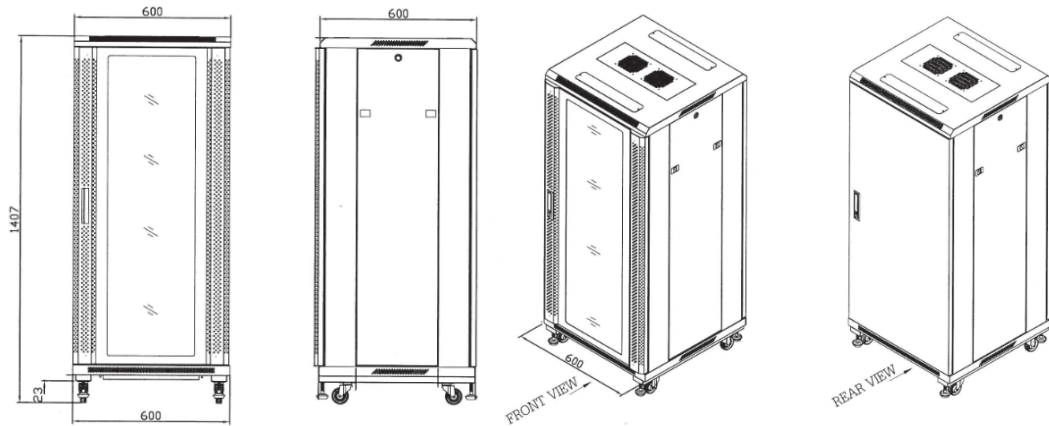

CH-60627GS
 CH-60827GS
 CH-60927GS

LINK AMERICAN STANDARD

GLASS RACK

27U Width 60cm.

Scope of Application

The premium innovation design, an elegant appearance, delivered with best enterprise service, support and reliability. LINK Glass Rack offered high strength product, high durability and efficiency at work, also can support to install 19"Standard's equipment.

Drawing

*For reference only

Technical Standard

- ANSI/EIA-310D
- IEC 60297-1
- IEC 60297-2
- BS 5954 Part : 2
- DIN 41494
- 19"Rack Standard
- ISO 9001 :2015
- ISO 14001 : 2015

Features

- Modular knock down platform designed with grounding system for convenient assembly and adding accessories.
- Front door with "See-through" 5.0mm tempered glass and perforated surrounding for better ventilation.
- Rear door with I-frame to strengthen
- Provided swing handle lock at front and rear door.
- Side panels with I-frame to strengthen (excluding for 15U Rack) and easy removable by slide lock and security lock for installation and maintenance.
- Raised roof with vented can be mounted the fan sets and provided the space for cable access at the front and back of the roof with cover.
- Base with the slide shutter and the space for cable access and provided cover to close both of front and back when not using.
- 10x10mm Mounting pole made from Galvanized Steel with Zinc coated and can be adjustable with screened Rack unit (U) on the pole.
- Up and down movable stand with 360°° caster made from Nylon 6 for convenience to move.
- The cable can be access from the top and the base.

Material

- Frame : 2.0 mm Electro-galvanized steel sheet
- Front Door : 1.2 mm Electro-galvanized steel sheet
: 5.0 mm Tempered glass
- Rear and Side Panels : 1.2 mm Electro-galvanized steel sheet
- Side Panel : 1.2 mm Electro-galvanized steel sheet
- Mounting Pole : 2.0 mm Electro-galvanized steel sheet with Zinc coated
- Electrostatic powder coating, Black (RAL9004)