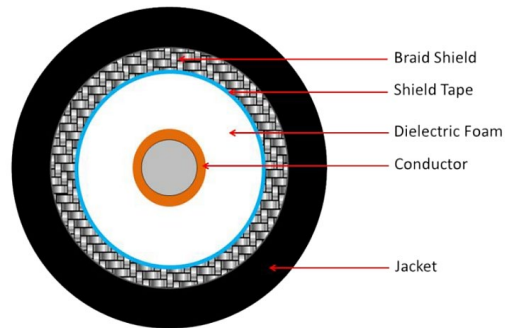

CB-0111AP

LINK AMERICAN STANDARD

RG11 COAXIAL CABLE

ADVANCE GRADE SHIELD 90%, Outdoor

Scope of Application

LINK Coaxial Cable was designed for CCTV, MATV, TV Cable RF Signal Transmission and etc., Which conductor made from Copper Covered Steel and braiding made from Aluminum for best performance of signal access and best protection from noise, produced according to MIL-C-17F, MIL-C-17G, ANSI/TIA-568-C.4.

Drawing

Technical Standard

- ANSI/TIA-568-C.4
- MIL-C-17F
- MIL-C-17G
- UL Communication Cable
- RoHS Compliant

Application

- Analog CCTV
- HD CCTV
- Ethernet Over Coaxial
- CATV, MATV, HDTV
- TV Cable
- RF Signal

Cable Construction

Conductor	Diameter	1.63 mm (14AWG)		
	Material	Copper Covered Steel		
Insulation (Dielectric)	Diameter	7.10 ±0.1 mm		
	Material	Foam Polyethylene		
Shielded	Braid Wire	Material	Aluminum	
		Wire no. x Diameter	168 x 0.16 mm.	
	Shield Tape	Coverage	90%	
		Material	AL/P-Foil (Bonded)	
		Thickness	0.025 mm.	
		Coverage	100%	
Jacket	Cable Diameter	10.03 ±0.15 mm.		
	Material	PE		
	Color	Black		