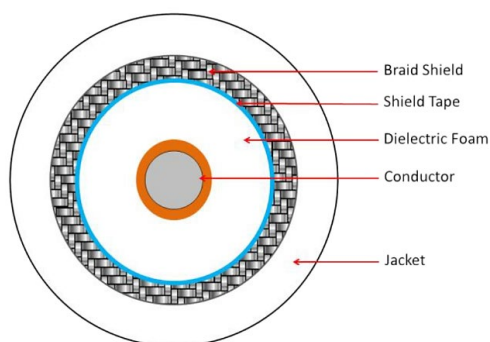

CB-0111A

RG11 COAXIAL CABLE

ADVANCE GRADE SHIELD 90%, Indoor

Scope of Application

LINK Coaxial Cable was designed for CCTV, MATV, TV Cable RF Signal Transmission and etc. .Which conductor made from Copper Covered Steel and braiding made from Aluminum for best performance of signal access and best protection from noise, produced according to MIL-C-17F, MIL-C-17G, ANSI/TIA-568-C.4.

Drawing

Technical Standard

- ANSI/TIA-568-C.4
- MIL-C-17F
- MIL-C-17G
- UL Communication Cable
- RoHS Compliant

Application

- Analog CCTV
- HD CCTV
- Ethernet Over Coaxial
- CATV, MATV, HDTV
- TV Cable
- RF Signal

Cable Construction

Conductor	Diameter	1.63 mm (14AWG)	
	Material	Copper Covered Steel	
Insulation (Dielectric)	Diameter	7.10 ±0.1 mm	
	Material	Foam Polyethylene	
Shielded	Braid Wire	Material	Aluminum
		Wire no. x Diameter	168 x 0.16 mm.
		Coverage	90%
	Shield Tape	Material	AL/P-Foil (Bonded)
		Thickness	0.025 mm.
		Coverage	100%
Jacket	Cable Diameter	10.03 ±0.15 mm.	
	Material	PVC (or LSZH on request)	
	Color	White	

PHYSICAL PROPERTIES

Max. Pulling Tension	712 N	
Min. Bending Radius	Installation	10 x Cable Diameter (68.6 mm)
	Operation	4 x Cable Diameter (27.44 mm)
Temperature	Storage/Operation	-20°C to +75°C
	Installation	0°C to +60°C