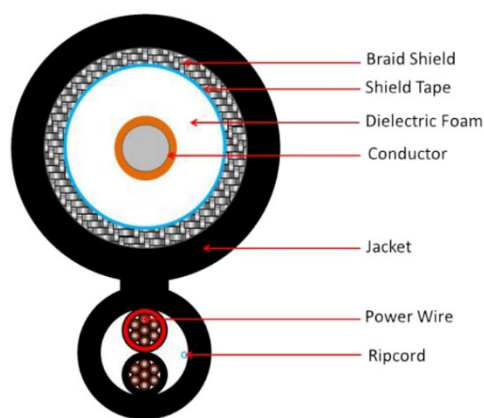

CB-0106AWA

CB-0106AWA-1

LINK AMERICAN STANDARD

RG6 COAXIAL CABLE

ADVANCE GRADE, SHIELD 95% with Power wire, Indoor

Scope of Application

LINK Coaxial Cable was designed for CCTV, MATV, TV Cable RF Signal Transmission and etc., Which conductor made from Copper Covered Steel and braiding made from Aluminum for best performance of signal access and best protection from noise, produced according to MIL-C-17F, MIL-C-17G, ANSI/TIA-568-C.4.

Drawing

Technical Standard

- ANSI/TIA-568-C.4
- MIL-C-17F
- MIL-C-17G
- UL Communication Cable
- RoHS Compliant

Application

- Analog CCTV
- HD CCTV
- Ethernet Over Coaxial
- CATV, MATV, HDTV
- TV Cable
- RF Signal

Cable Construction

Conductor	Diameter	1.02 mm (18AWG)		
	Material	Copper Covered Steel		
Insulation (Dielectric)	Diameter	4.57 ±0.1 mm		
	Material	Foam Polyethylene		
Shielded	Braid Wire	Material	Aluminum	
		Wire no. x Diameter	144 x 0.12 mm.	
	Shield Tape	Coverage	95%	
		Material	AL/P-Foil (Bonded)	
		Thickness	0.025 mm.	
		Coverage	100%	
Power wire	Inner Conductor	No. of Conductor	2	
		Diameter	1.02 mm (18 AWG)	
	Insulation	Material	Stranded Copper Clad Aluminum (7 x 0.4mm)	
		Color	Red, Black	
		Material	PE	
Jacket	Ripcord	Polyester yarn		
	Cable Diameter	6.86 ±0.15 mm.		
	Overall Diameter	11.56 ±0.15 mm		
	Material	PVC		
	Color	Black		