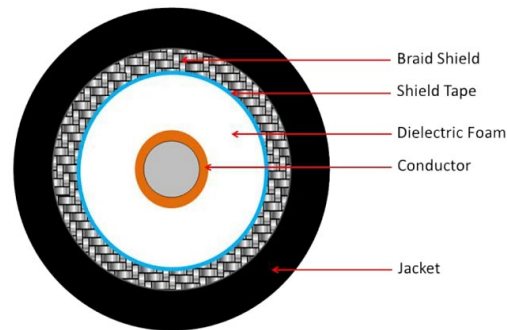

CB-0106A

CB-0106A-1

CB-0106A-WH

CB-0106A-1WH

LINK AMERICAN STANDARD

RG 6 COAXIAL CABLE

ADVANCE GRADE, SHIELD 95%, Indoor

Scope of Application

LINK Coaxial Cable was designed for CCTV, MATV, TV Cable RF Signal Transmission and etc., Which conductor made from Copper Covered Steel and braiding made from Aluminum for best performance of signal access and best protection from noise, produced according to MIL-C-17F, MIL-C-17G, ANSI/TIA-568-C.4.

Drawing

Technical Standard

- ANSI/TIA-568-C.4
- MIL-C-17F
- MIL-C-17G
- UL Communication Cable
- RoHS Compliant

Application

- Analog CCTV
- HD CCTV
- Ethernet Over Coaxial
- CATV, MATV, HDTV
- TV Cable
- RF Signal

Cable Construction

Conductor	Diameter	1.02 mm (18AWG)		
	Material	Copper Covered Steel		
Insulation (Dielectric)	Diameter	4.57 ±0.1 mm		
	Material	Foam Polyethylene		
Shielded	Braid Wire	Material	Aluminum	
		Wire no. x Diameter	144 x 0.12 mm.	
	Coverage	95%		
	Shield Tape	Material	AL/P-Foil (Bonded)	
		Thickness	0.025 mm.	
Coverage	100%			
Jacket	Cable Diameter	6.86 ±0.15 mm.		
	Material	PVC		